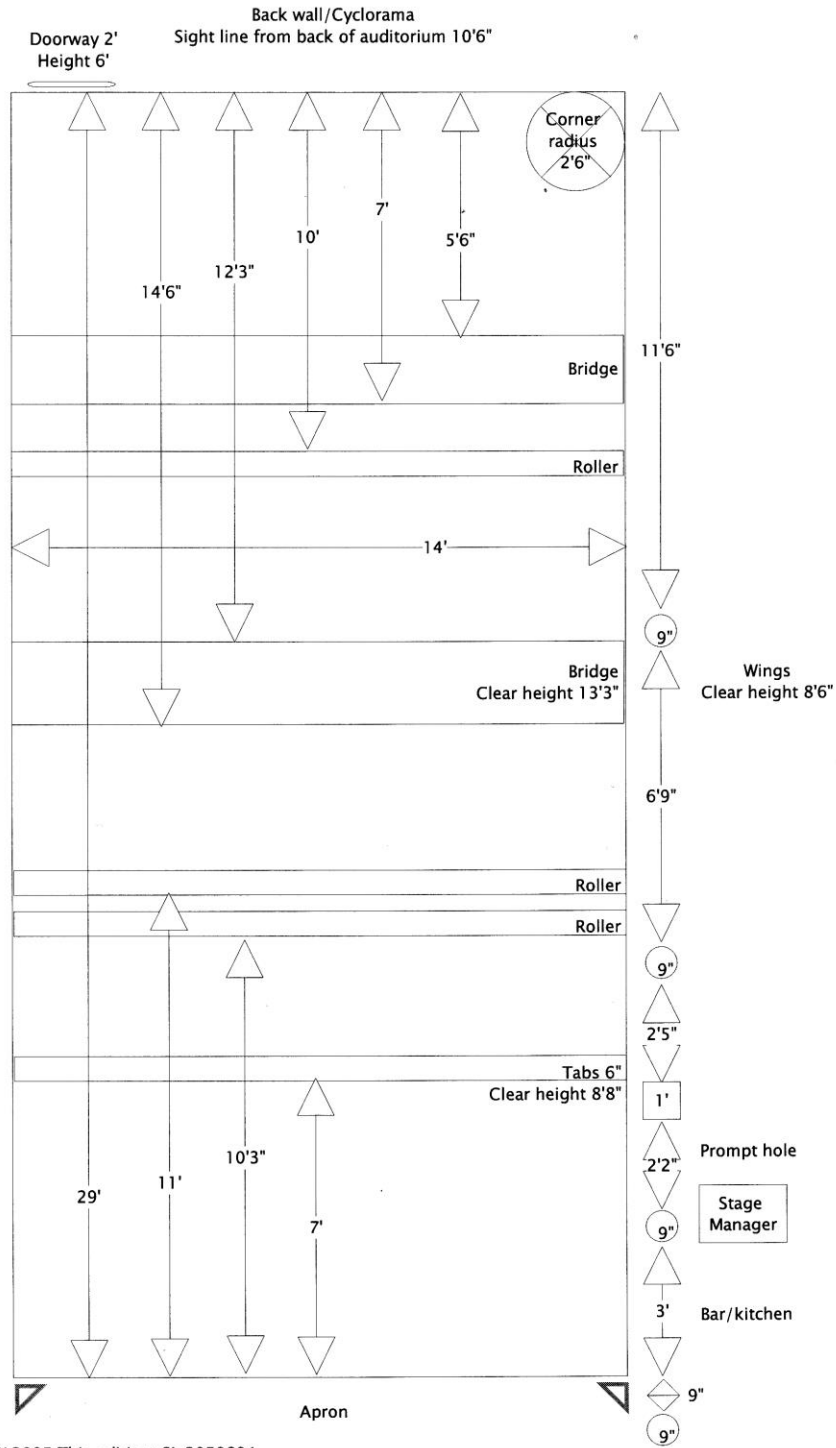

MLT stage dimensions

Master: TW 2005 This edition: SL 2050804